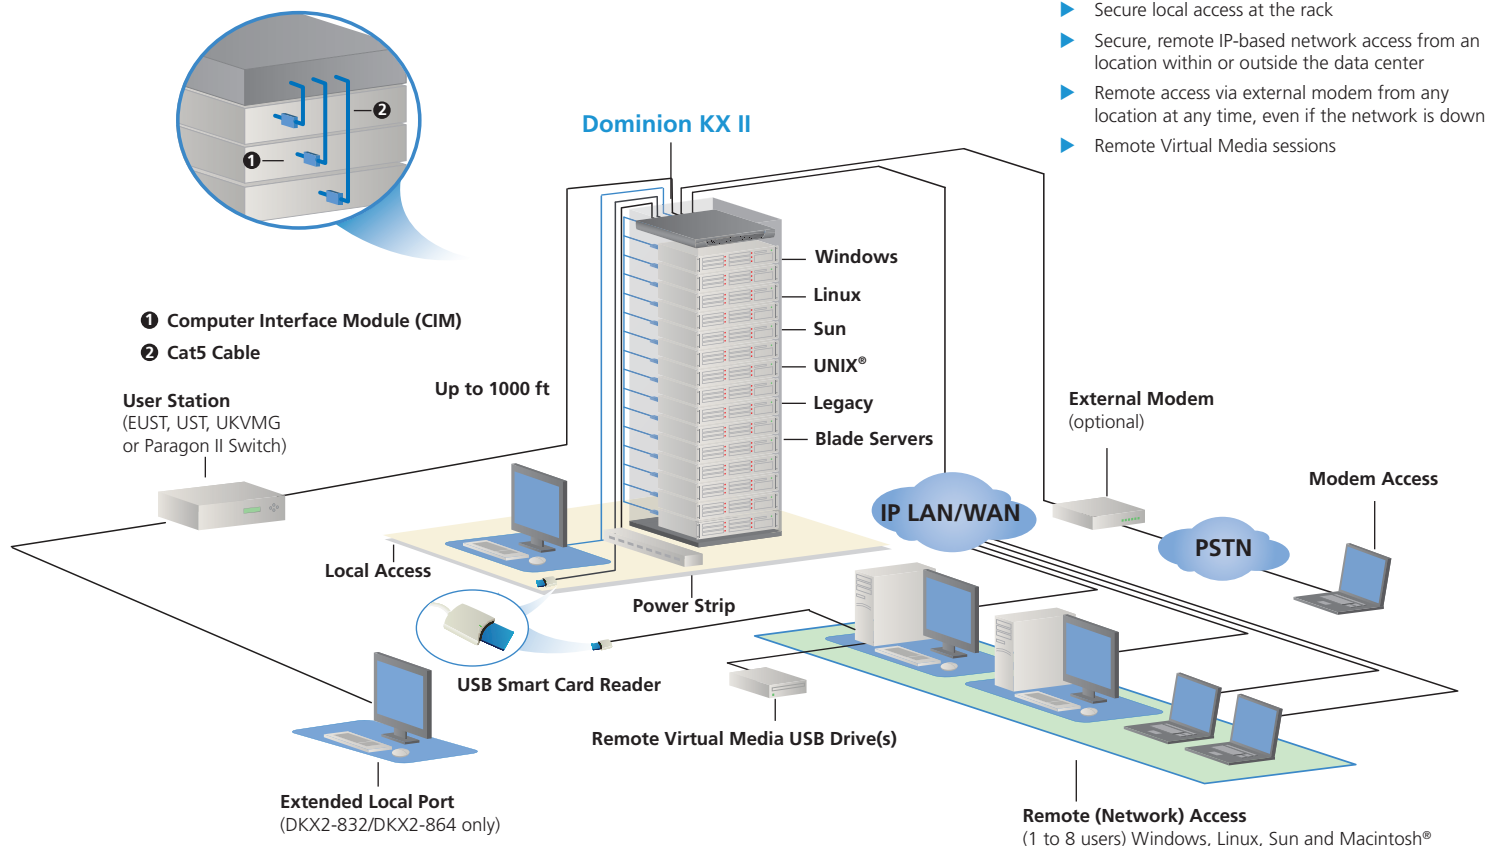

“World's Best KVM”

Raises Productivity While Enhancing Security

Lowest Costs, Increases Productivity While Reducing Mean-Time-To-Repair

- ▶ Reduces expensive downtime by providing out-of-band access in emergencies
- ▶ Virtual media gives users virtual access to storage media and enables them to exchange information between remote users and target servers – through the KVM connection – via the server's USB port
- ▶ Minimizes expensive and inconvenient travel to remote locations
- ▶ Common Web browser interface for remote and local access
- ▶ Optional remote power strips power on/off servers and provide power statistics
- ▶ Operates with select Paragon® and Dominion KX I CIMs
- ▶ At-the-rack and remote IP access to blade servers
- ▶ KX2-864 and KX2-832 models have an extended local port to extend beyond the rack or to a Paragon II switch

Easy to Install, Easy to Use

Easy to Install and Scale

- ▶ Easy installation – plug-and-play appliance, up and running in minutes
- ▶ One Dominion KX II device manages an entire rack or row of servers, including blade servers
- ▶ Hot-swap functionality allows users to add, relocate and swap components without disruption as your data center grows
- ▶ Deploy individually or integrate with any of Raritan's enterprise-wide data center solutions, using CommandCenter® Secure Gateway (CC-SG)