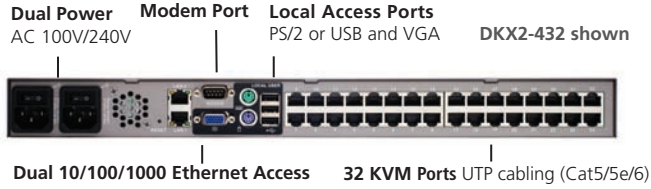

Specifications

Dominion KX II Model	Description	Dimensions (WxDxH)	Weight	Power
DKX2-864	64 server ports, 8 remote users, 1 local port + extended local port	17.3" x 13.8" x 3.5"; 439 x 360 x 88mm	12.88lbs; 5.8kg	Dual Power 100V/240V 47/63Hz 1.2A
DKX2-832	32 server ports, 8 remote users, 1 local port + extended local port	17.3" x 13.8" x 1.75"; 439 x 360 x 44mm	10.40lbs; 4.7kg	Dual Power 100V/240V 47/63Hz 1A
DKX2-464	64 server ports, 4 remote users, 1 local port for use at the rack	17.3" x 11.4" x 3.5"; 439 x 290 x 90mm	13.73lbs; 6.24kg	Dual Power 100V/240V 47/63Hz 1.5A
DKX2-432	32 server ports, 4 remote users, 1 local port for use at the rack	17.3" x 11.4" x 1.75"; 439 x 290 x 44mm	9.48lbs; 4.3kg	Dual Power 100V/240V 50/60Hz 1A
DKX2-416	16 server ports, 4 remote users, 1 local port for use at the rack	17.3" x 11.4" x 1.75"; 439 x 290 x 44mm	9.04lbs; 4.1kg	Dual Power 100V/240V 50/60Hz 1A
DKX2-232	32 server ports, 2 remote users, 1 local port for use at the rack	17.3" x 11.4" x 1.75"; 439 x 290 x 44mm	9.0lbs; 4.1kg	Dual Power 100V/240V 50/60Hz 0.6A
DKX2-216	16 server ports, 2 remote users, 1 local port for use at the rack	17.3" x 11.4" x 1.75"; 439 x 290 x 44mm	8.65lbs; 3.9kg	Dual Power 100V/240V 50/60Hz 0.6A
DKX2-132	32 server ports, 1 remote user, 1 local port for use at the rack	17.3" x 11.4" x 1.75"; 439 x 290 x 44mm	9.0lbs; 4.1kg	Dual Power 100V/240V 50/60Hz 0.6A
DKX2-116	16 server ports, 1 remote user, 1 local port for use at the rack	17.3" x 11.4" x 1.75"; 439 x 290 x 44mm	8.65lbs; 3.9kg	Dual Power 100V/240V 50/60Hz 0.6A
DKX2-108	8 server ports, 1 remote user, 1 local port for use at the rack	17.3" x 11.4" x 1.75"; 439 x 290 x 44mm	8.58lbs; 3.9kg	Dual Power 100V/240V 50/60Hz 0.6A

Computer Interface Modules (CIMs)

CIM Model	Description	Dimensions (WxDxH)	Weight
D2CIM-DVUSB	Dual USB CIM for BIOS virtual media, smart card/CAC and Absolute Mouse Synchronization	1.7" x 3.5" x 0.8"; 43 x 90 x 19mm	0.25lb; 0.11kg
D2CIM-VUSB	USB CIM for virtual media and Absolute Mouse Synchronization	1.3" x 3.0" x 0.6"; 33 x 76 x 15mm	0.20lb; 0.09kg
DCIM-PS2	CIM for PS/2	1.3" x 3.0" x 0.6"; 33 x 76 x 15mm	0.20lb; 0.09kg
DCIM-SUN	CIM for Sun	1.3" x 3.0" x 0.6"; 33 x 76 x 15mm	0.20lb; 0.09kg
DCIM-USBG2	CIM for USB and Sun USB	1.3" x 3.0" x 0.6"; 33 x 76 x 15mm	0.20lb; 0.09kg
D2CIM-PWR	CIM for remote power management	1.3" x 3.0" x 0.6"; 33 x 76 x 15mm	0.20lb; 0.09kg
P2CIM-SER	Paragon II / Dominion KX II CIM for serial (ASCII) devices	1.3" x 3.0" x 0.6"; 33 x 76 x 15mm	0.20lb; 0.09kg

Specifications for All Dominion KX II Models