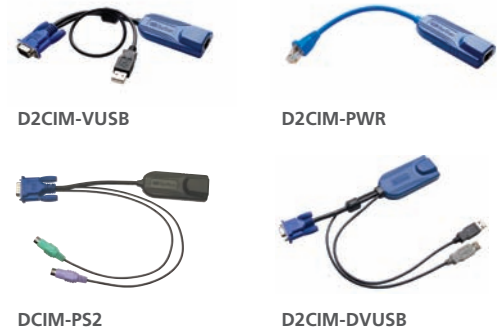

© 2009 Raritan Inc. All rights reserved. Raritan®, Know more. Manage smarter.™, Dominion®, CommandCenter®, Paragon®, Virtual KVM Desktop™, Universal KVM Client™, Universal Virtual Media™ and Absolute Mouse Synchronization™ are registered trademarks or trademarks of Raritan Inc. or its wholly-owned subsidiaries. All others are registered trademarks or trademarks of their respective owners.
*To qualify for advanced replacement under the standard warranty, you must register the product at <http://www.raritan.com/support/product-warranty-registration>
Specifications are subject to change without notice.