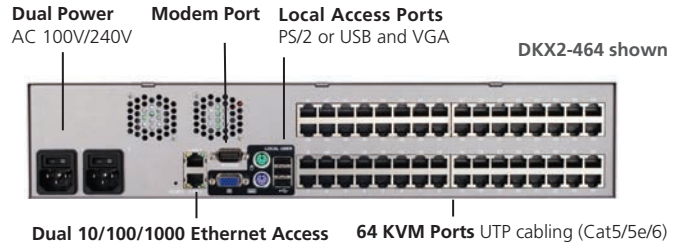

Specifications

Dominion KX II Model	Description	Dimensions (WxDxH)	Weight	Power
DKX2-864	64 server ports, 8 remote users, 1 local port + extended local port	17.3" x 13.8" x 3.5"; 439 x 360 x 88mm	12.88lbs; 5.8kg	Dual Power 100V/240V 47/63Hz 1.2A
DKX2-832	32 server ports, 8 remote users, 1 local port + extended local port	17.3" x 13.8" x 1.75"; 439 x 360 x 44mm	10.40lbs; 4.7kg	Dual Power 100V/240V 47/63Hz 1A
DKX2-464	64 server ports, 4 remote users, 1 local port for use at the rack	17.3" x 11.4" x 3.5"; 439 x 290 x 90mm	13.73lbs; 6.24kg	Dual Power 100V/240V 47/63Hz 1.5A
DKX2-432	32 server ports, 4 remote users, 1 local port for use at the rack	17.3" x 11.4" x 1.75"; 439 x 290 x 44mm	9.48lbs; 4.3kg	Dual Power 100V/240V 50/60Hz 1A
DKX2-416	16 server ports, 4 remote users, 1 local port for use at the rack	17.3" x 11.4" x 1.75"; 439 x 290 x 44mm	9.04lbs; 4.1kg	Dual Power 100V/240V 50/60Hz 1A
DKX2-232	32 server ports, 2 remote users, 1 local port for use at the rack	17.3" x 11.4" x 1.75"; 439 x 290 x 44mm	9.0lbs; 4.1kg	Dual Power 100V/240V 50/60Hz 0.6A
DKX2-216	16 server ports, 2 remote users, 1 local port for use at the rack	17.3" x 11.4" x 1.75"; 439 x 290 x 44mm	8.65lbs; 3.9kg	Dual Power 100V/240V 50/60Hz 0.6A
DKX2-132	32 server ports, 1 remote user, 1 local port for use at the rack	17.3" x 11.4" x 1.75"; 439 x 290 x 44mm	9.0lbs; 4.1kg	Dual Power 100V/240V 50/60Hz 0.6A
DKX2-116	16 server ports, 1 remote user, 1 local port for use at the rack	17.3" x 11.4" x 1.75"; 439 x 290 x 44mm	8.65lbs; 3.9kg	Dual Power 100V/240V 50/60Hz 0.6A
DKX2-108	8 server ports, 1 remote user, 1 local port for use at the rack	17.3" x 11.4" x 1.75"; 439 x 290 x 44mm	8.58lbs; 3.9kg	Dual Power 100V/240V 50/60Hz 0.6A

Computer Interface Modules (CIMs)

CIM Model	Description	Dimensions (WxDxH)	Weight
D2CIM-DVUSB	Dual USB CIM for BIOS virtual media, smart card/CAC and Absolute Mouse Synchronization	1.7" x 3.5" x 0.8"; 43 x 90 x 19mm	0.25lb; 0.11kg
D2CIM-VUSB	USB CIM for virtual media and Absolute Mouse Synchronization	1.3" x 3.0" x 0.6"; 33 x 76 x 15mm	0.20lb; 0.09kg
DCIM-PS2	CIM for PS/2	1.3" x 3.0" x 0.6"; 33 x 76 x 15mm	0.20lb; 0.09kg
DCIM-SUN	CIM for Sun	1.3" x 3.0" x 0.6"; 33 x 76 x 15mm	0.20lb; 0.09kg
DCIM-USBG2	CIM for USB and Sun USB	1.3" x 3.0" x 0.6"; 33 x 76 x 15mm	0.20lb; 0.09kg
D2CIM-PWR	CIM for remote power management	1.3" x 3.0" x 0.6"; 33 x 76 x 15mm	0.20lb; 0.09kg
P2CIM-SER	Paragon II / Dominion KX II CIM for serial (ASCII) devices	1.3" x 3.0" x 0.6"; 33 x 76 x 15mm	0.20lb; 0.09kg

Specifications for All Dominion KX II Models